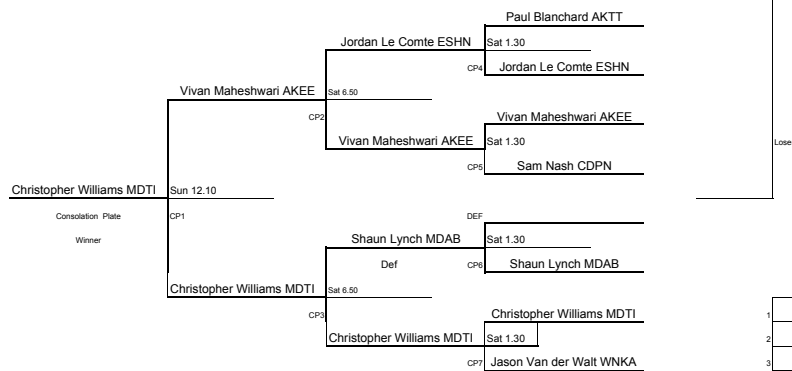

CLASSIC PLATE

SPECIAL PLATE

CONSOLATION PLATE