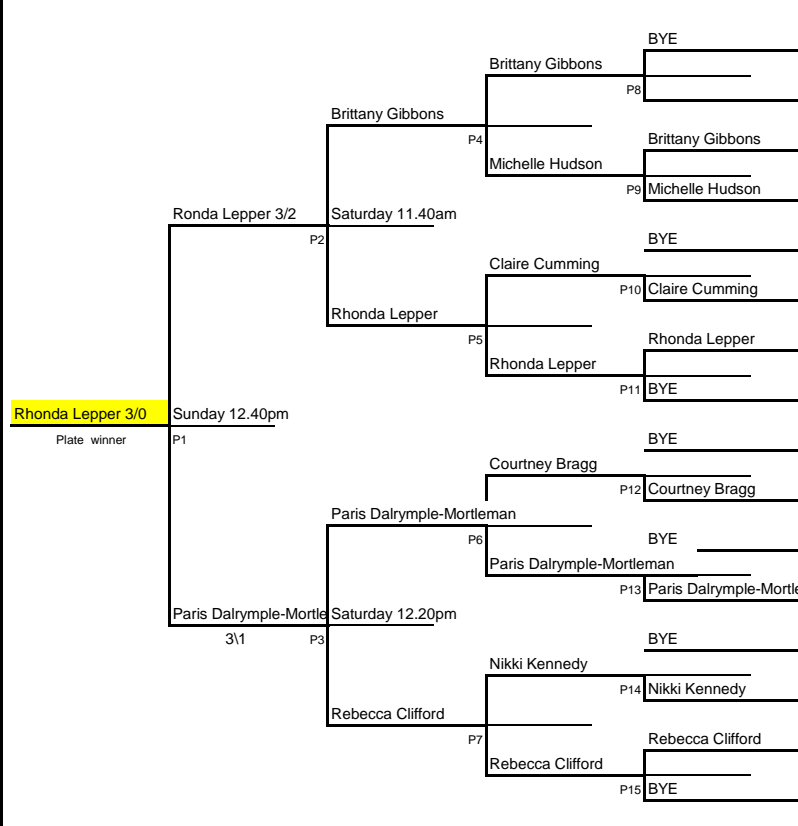

North Shore Squash Club New Zealand Junior Open 2010

GIRLS OPEN

PLATE DRAW

CHAMPIONSHIP DRAW

Players Name	Seed	Evt./Time
Lana Harrison	1	C17
BYE	32	BYE
Sana Tekii	16	C18
Shontelle Goodhue	17	Friday 1pm
Sacha Poutito	8	C19
Brittany Gibbons	25	Friday 1pm
Abbie Palmer	9	C20
Michelle Hudson	24	Friday 1pm
Danielle Fourie	5	C21
BYE	28	BYE
Jorja Tarrant	12	C22
Claire Cumming	21	Friday 1pm
Brooke Dexter	13	C23
Rhonda Lepper	20	Friday 1pm
BYE	29	C24
Emma Millar	4	BYE
Amanda Landers-Murphy	3	C25
BYE	30	BYE
Rebecca Hopkins	14	C26
Courtney Bragg	19	Friday 1.30pm
Rebecca Barnett	6	C27
BYE	27	BYE
Taylor Flavell	11	C28
Paris Dalrymple-Mortleman	22	Friday 1.30pm
Ellie Epke	7	C29
BYE	26	BYE
Cara Raal	10	C30
Nikki Kennedy	23	Friday 1.30pm
Haylee Hughes	15	C31
Rebecca Clifford	18	Friday 1.30pm
BYE	31	C32
Megan Craig	2	BYE

RESERVES

1				
2				
3				
4				

CLASSIC PLATE