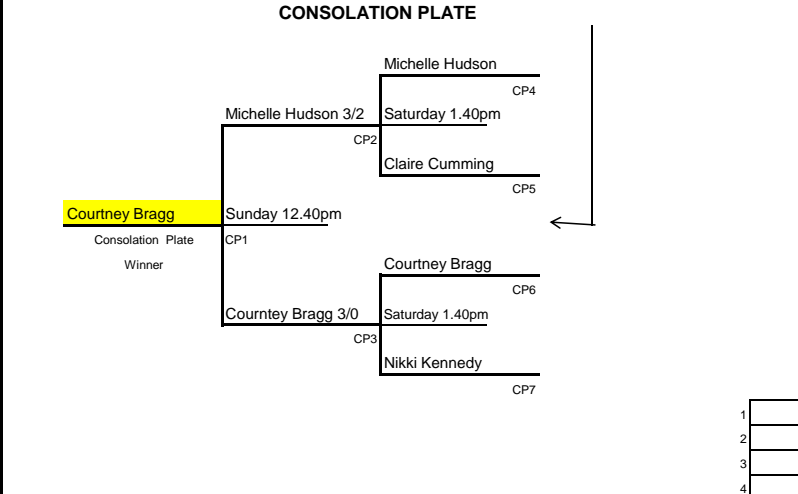

North Shore Squash Club New Zealand Junior Open 2010

GIRLS OPEN

PLATE DRAW

CHAMPIONSHIP DRAW

Players Name	Seed	Evt./Time
Lana Harrison	1	C17
BYE	32	BYE
Sana Tekii	16	C18
Shontelle Goodhue	17	Friday 1pm
Sacha Poutito	8	C19
Brittany Gibbons	25	Friday 1pm
Abbie Palmer	9	C20
Michelle Hudson	24	Friday 1pm
Danielle Fourie	5	C21
BYE	28	BYE
Jorja Tarrant	12	C22
Claire Cumming	21	Friday 1pm
Brooke Dexter	13	C23
Rhonda Lepper	20	Friday 1pm
BYE	29	C24
Emma Millar	4	BYE
Amanda Landers-Murphy	3	C25
BYE	30	BYE
Rebecca Hopkins	14	C26
Courtney Bragg	19	Friday 1.30pm
Rebecca Barnett	6	C27
BYE	27	BYE
Taylor Flavell	11	C28
Paris Dalrymple-Mortleman	22	Friday 1.30pm
Ellie Epke	7	C29
BYE	26	BYE
Cara Raal	10	C30
Nikki Kennedy	23	Friday 1.30pm
Haylee Hughes	15	C31
Rebecca Clifford	18	Friday 1.30pm
BYE	31	C32
Megan Craig	2	BYE

RESERVES

1				
2				
3				
4				

CLASSIC PLATE