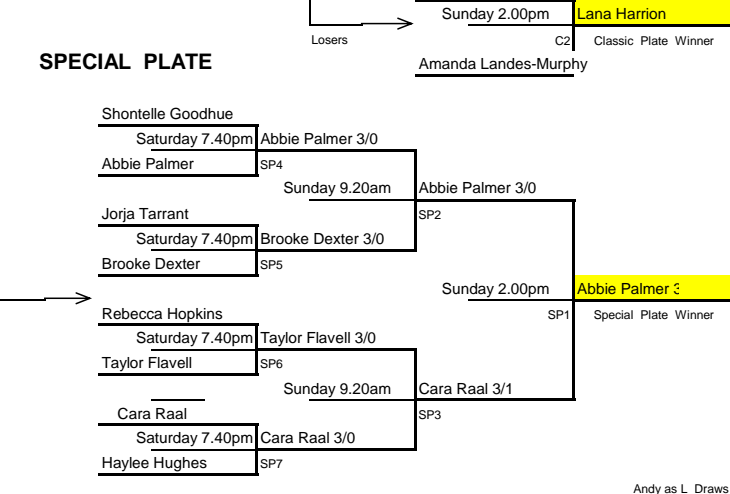

North Shore Squash Club New Zealand Junior Open 2010

GIRLS OPEN

PLATE DRAW

CHAMPIONSHIP DRAW

Players Name	Seed	Evt./Time
Lana Harrison	1	C17
BYE	32	BYE
Sana Tekii	16	C18
Shontelle Goodhue	17	Friday 1pm
Sacha Poutito	8	C19
Brittany Gibbons	25	Friday 1pm
Abbie Palmer	9	C20
Michelle Hudson	24	Friday 1pm
Danielle Fourie	5	C21
BYE	28	BYE
Jorja Tarrant	12	C22
Claire Cumming	21	Friday 1pm
Brooke Dexter	13	C23
Rhonda Lepper	20	Friday 1pm
BYE	29	C24
Emma Millar	4	BYE
Amanda Landers-Murphy	3	C25
BYE	30	BYE
Rebecca Hopkins	14	C26
Courtney Bragg	19	Friday 1.30pm
Rebecca Barnett	6	C27
BYE	27	BYE
Taylor Flavell	11	C28
Paris Dalrymple-Mortleman	22	Friday 1.30pm
Ellie Epke	7	C29
BYE	26	BYE
Cara Raal	10	C30
Nikki Kennedy	23	Friday 1.30pm
Haylee Hughes	15	C31
Rebecca Clifford	18	Friday 1.30pm
BYE	31	C32
Megan Craig	2	BYE

RESERVES

1				
2				
3				
4				

CLASSIC PLATE