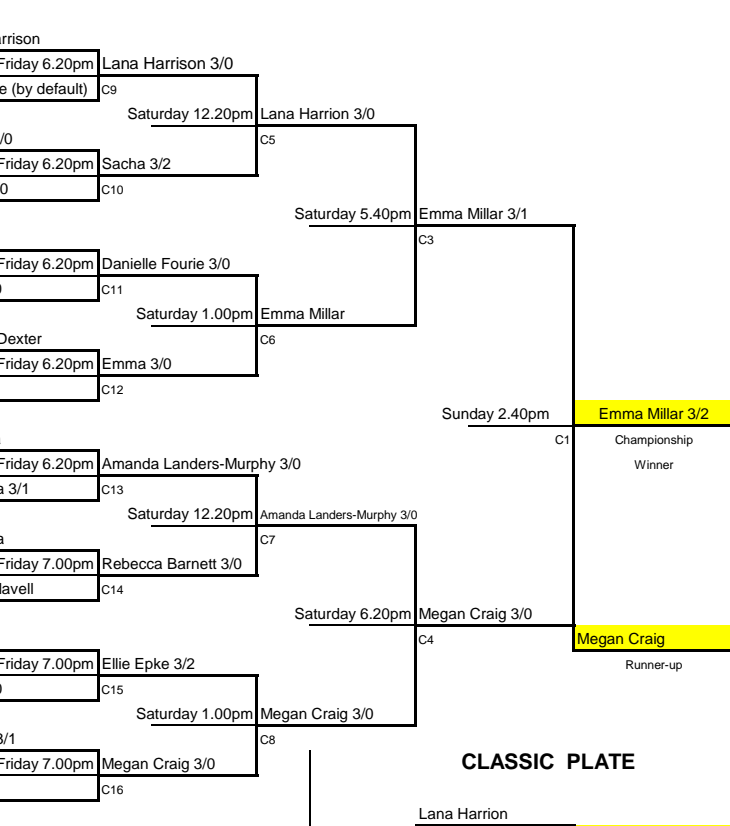

North Shore Squash Club New Zealand Junior Open 2010

GIRLS OPEN

PLATE DRAW

CHAMPIONSHIP DRAW

Players Name	Seed	Evt./Time
Lana Harrison	1	C17
BYE	32	BYE
Sana Tekii	16	C18
Shontelle Goodhue	17	Friday 1pm
Sacha Poutito	8	C19
Brittany Gibbons	25	Friday 1pm
Abbie Palmer	9	C20
Michelle Hudson	24	Friday 1pm
Danielle Fourie	5	C21
BYE	28	BYE
Jorja Tarrant	12	C22
Claire Cumming	21	Friday 1pm
Brooke Dexter	13	C23
Rhonda Lepper	20	Friday 1pm
BYE	29	C24
Emma Millar	4	BYE
Amanda Landers-Murphy	3	C25
BYE	30	BYE
Rebecca Hopkins	14	C26
Courtney Bragg	19	Friday 1.30pm
Rebecca Barnett	6	C27
BYE	27	BYE
Taylor Flavell	11	C28
Paris Dalrymple-Mortleman	22	Friday 1.30pm
Ellie Epke	7	C29
BYE	26	BYE
Cara Raal	10	C30
Nikki Kennedy	23	Friday 1.30pm
Haylee Hughes	15	C31
Rebecca Clifford	18	Friday 1.30pm
BYE	31	C32
Megan Craig	2	BYE

RESERVES

1				
2				
3				
4				

CLASSIC PLATE