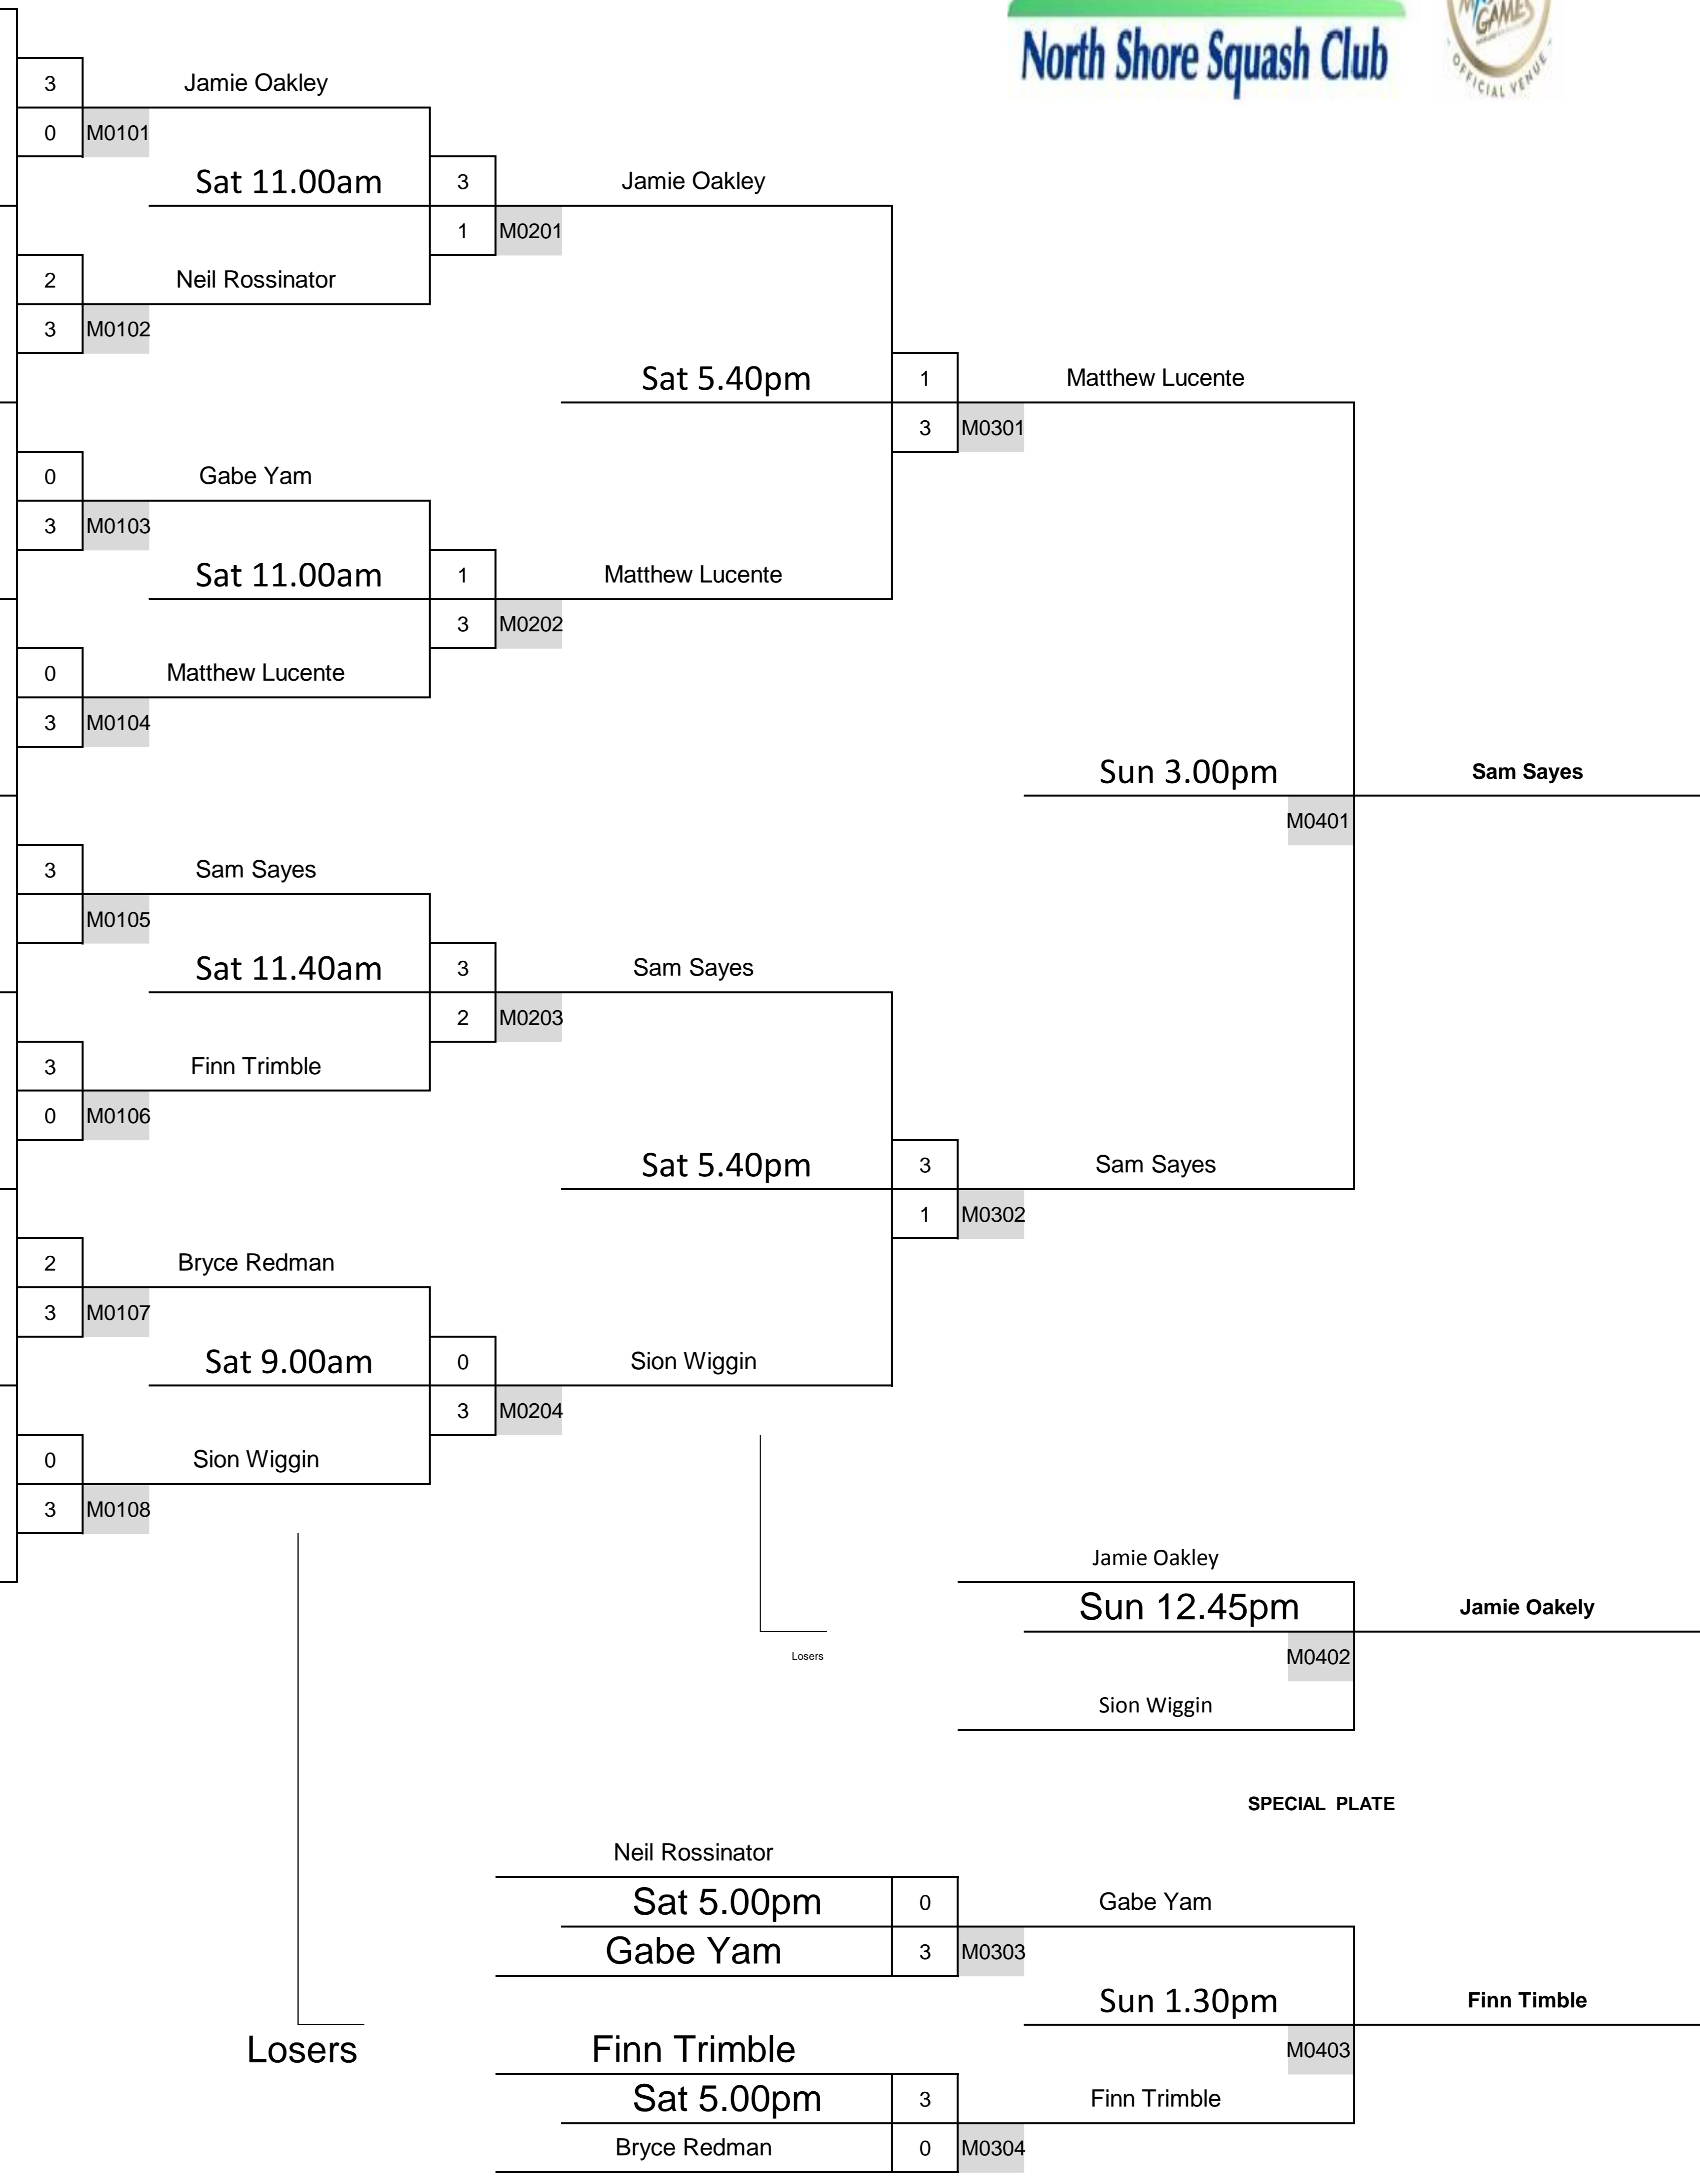

North Shore Open 2016

Mens Open

PAR TO 11

PLATE DRAW

CHAMPIONSHIP DRAW

4

Name Seed Time

Name	Seed	Time
Jamie Oakley	1	
Nick O'Leary	16	
Gary Duberly	9	
Neil Rossinator	8	
David Matthews	12	
Gabe Yam	5	
Ryan Cross	13	
Matthew Lucente	4	
Sam Sayes	3	
Bye	14	
Finn Trimble	6	
Matt McHugh	11	
Victor Romero	10	
Bryce Redman	7	
Akil Afghan	15	
Sion Wiggin	2	

Losers

Losers

SPECIAL PLATE