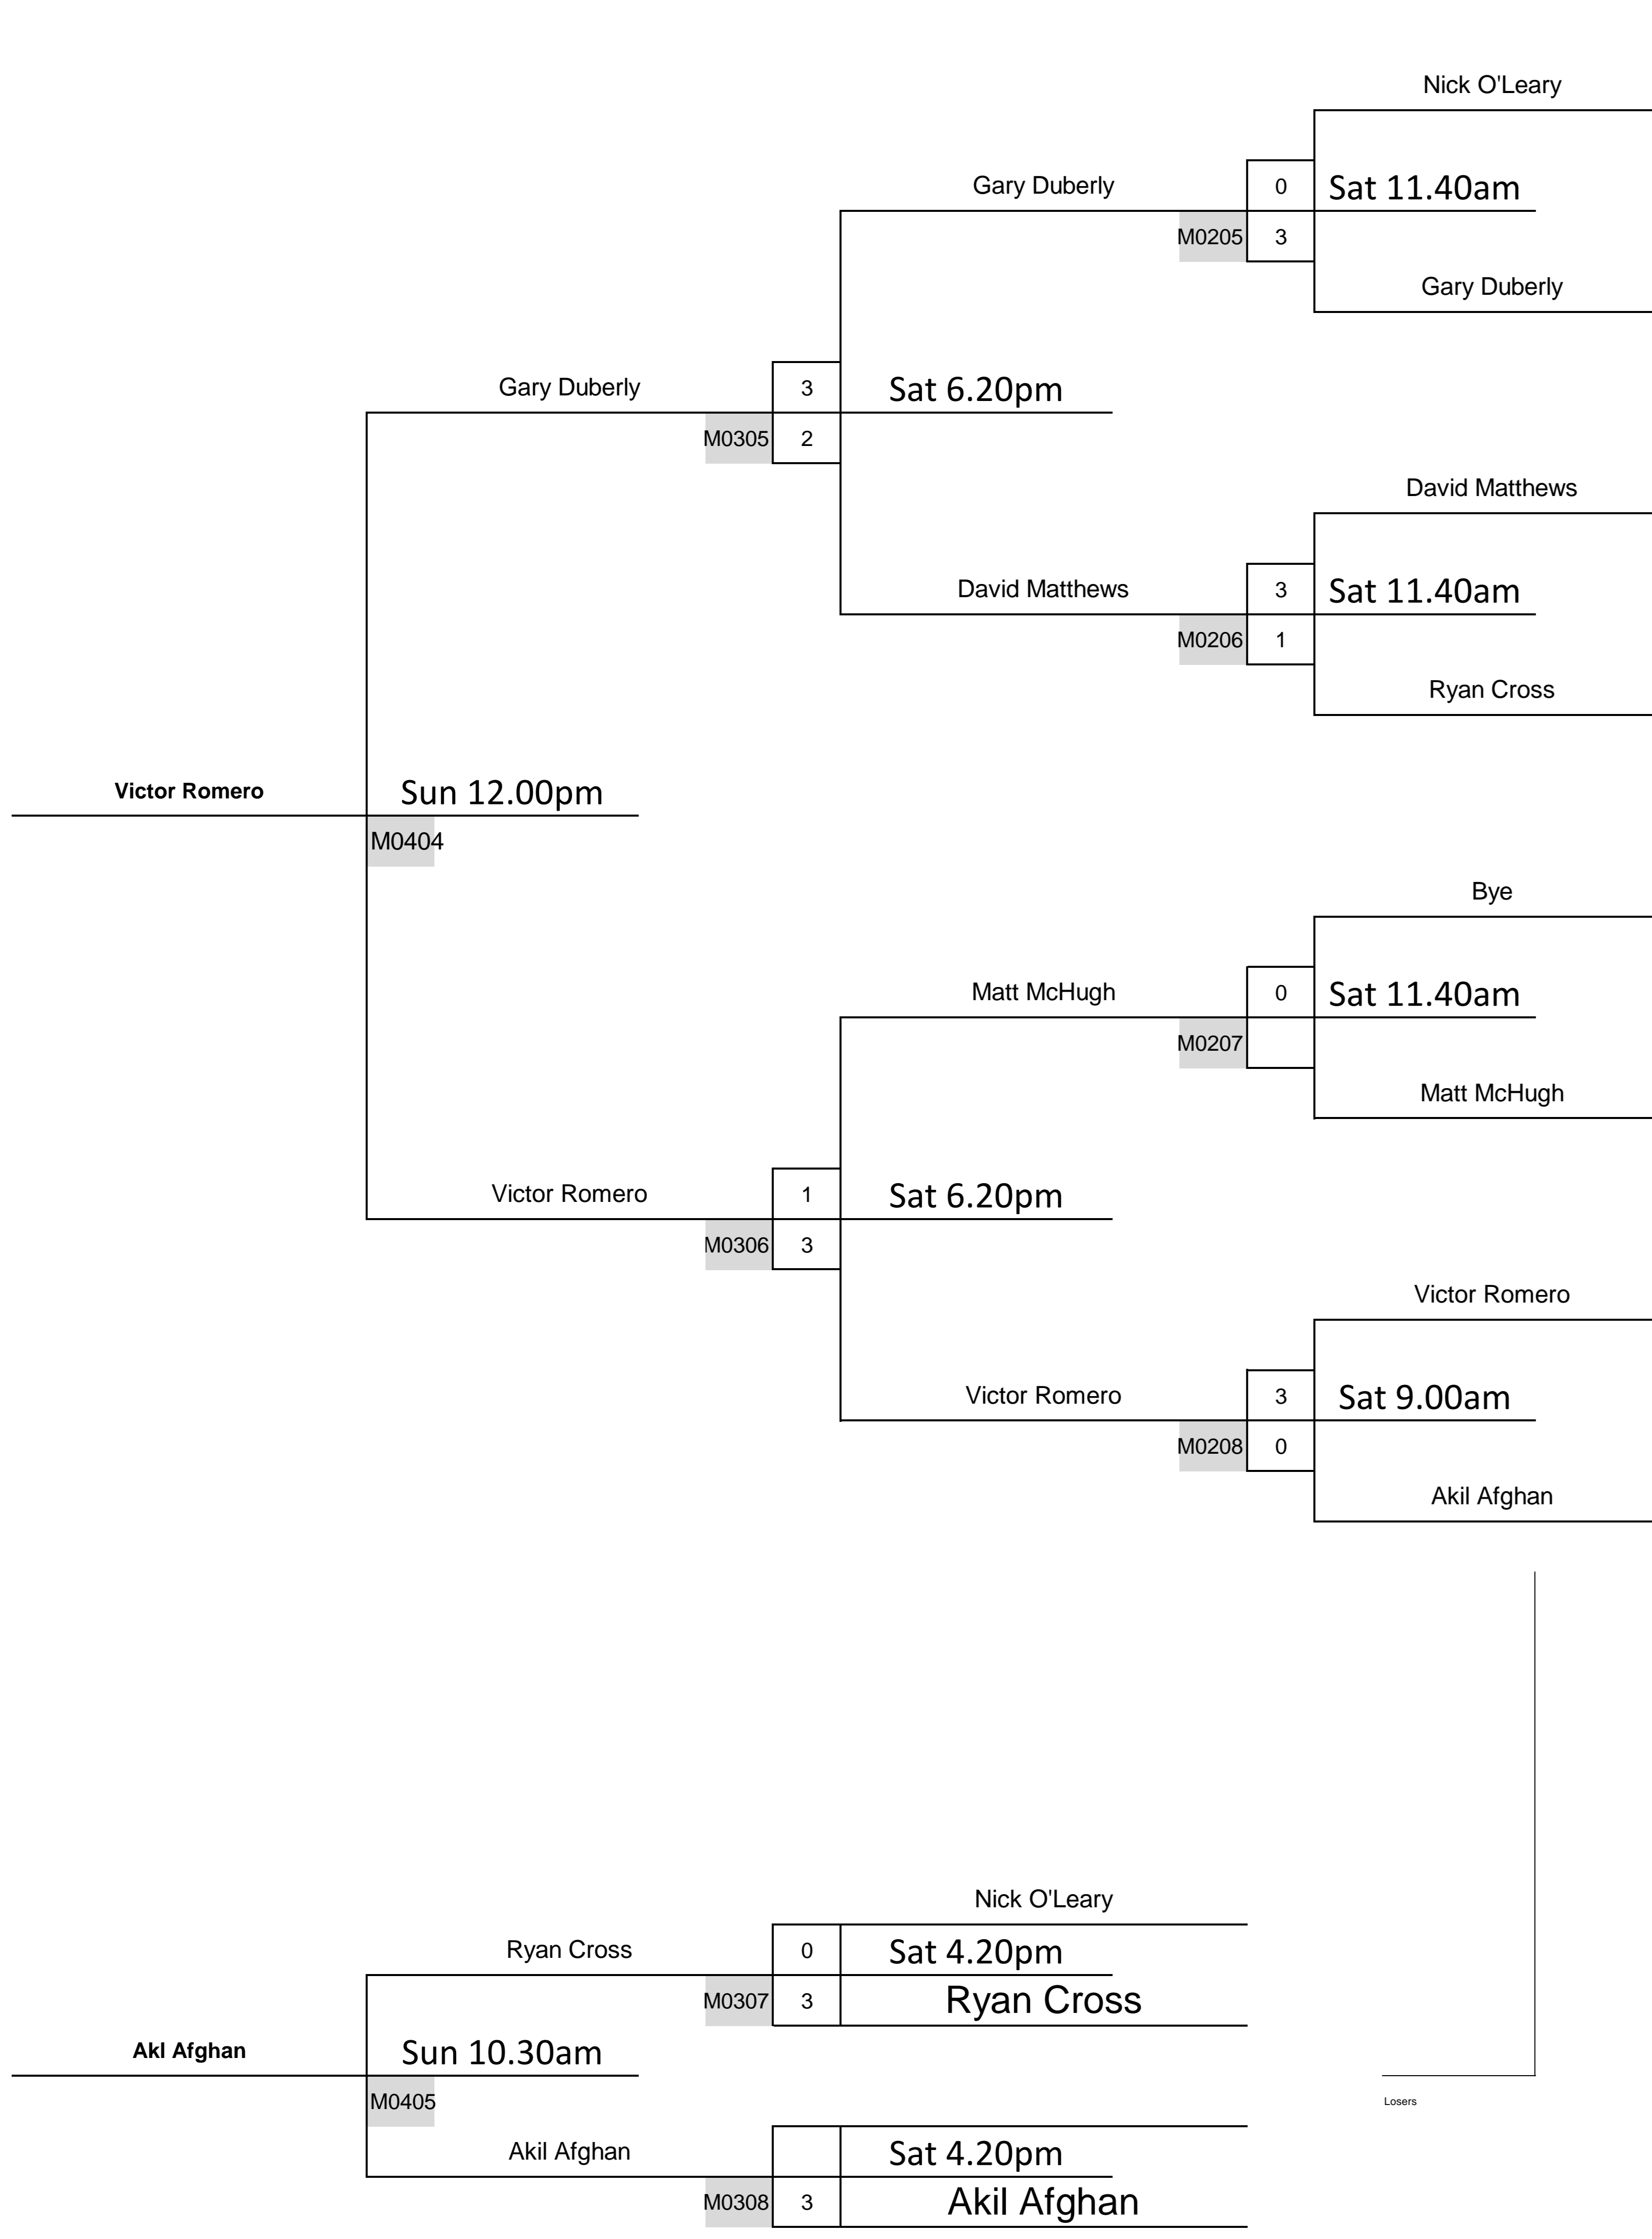

North Shore Open 2016

Mens Open

PAR TO 11

PLATE DRAW

CHAMPIONSHIP DRAW

4

Name Seed Time

Name	Seed	Time
Jamie Oakley	1	
Nick O'Leary	16	
Gary Duberly	9	
Neil Rossinator	8	
David Matthews	12	
Gabe Yam	5	
Ryan Cross	13	
Matthew Lucente	4	
Sam Sayes	3	
Bye	14	
Finn Trimble	6	
Matt McHugh	11	
Victor Romero	10	
Bryce Redman	7	
Akil Afghan	15	
Sion Wiggin	2	

Losers

Losers

SPECIAL PLATE